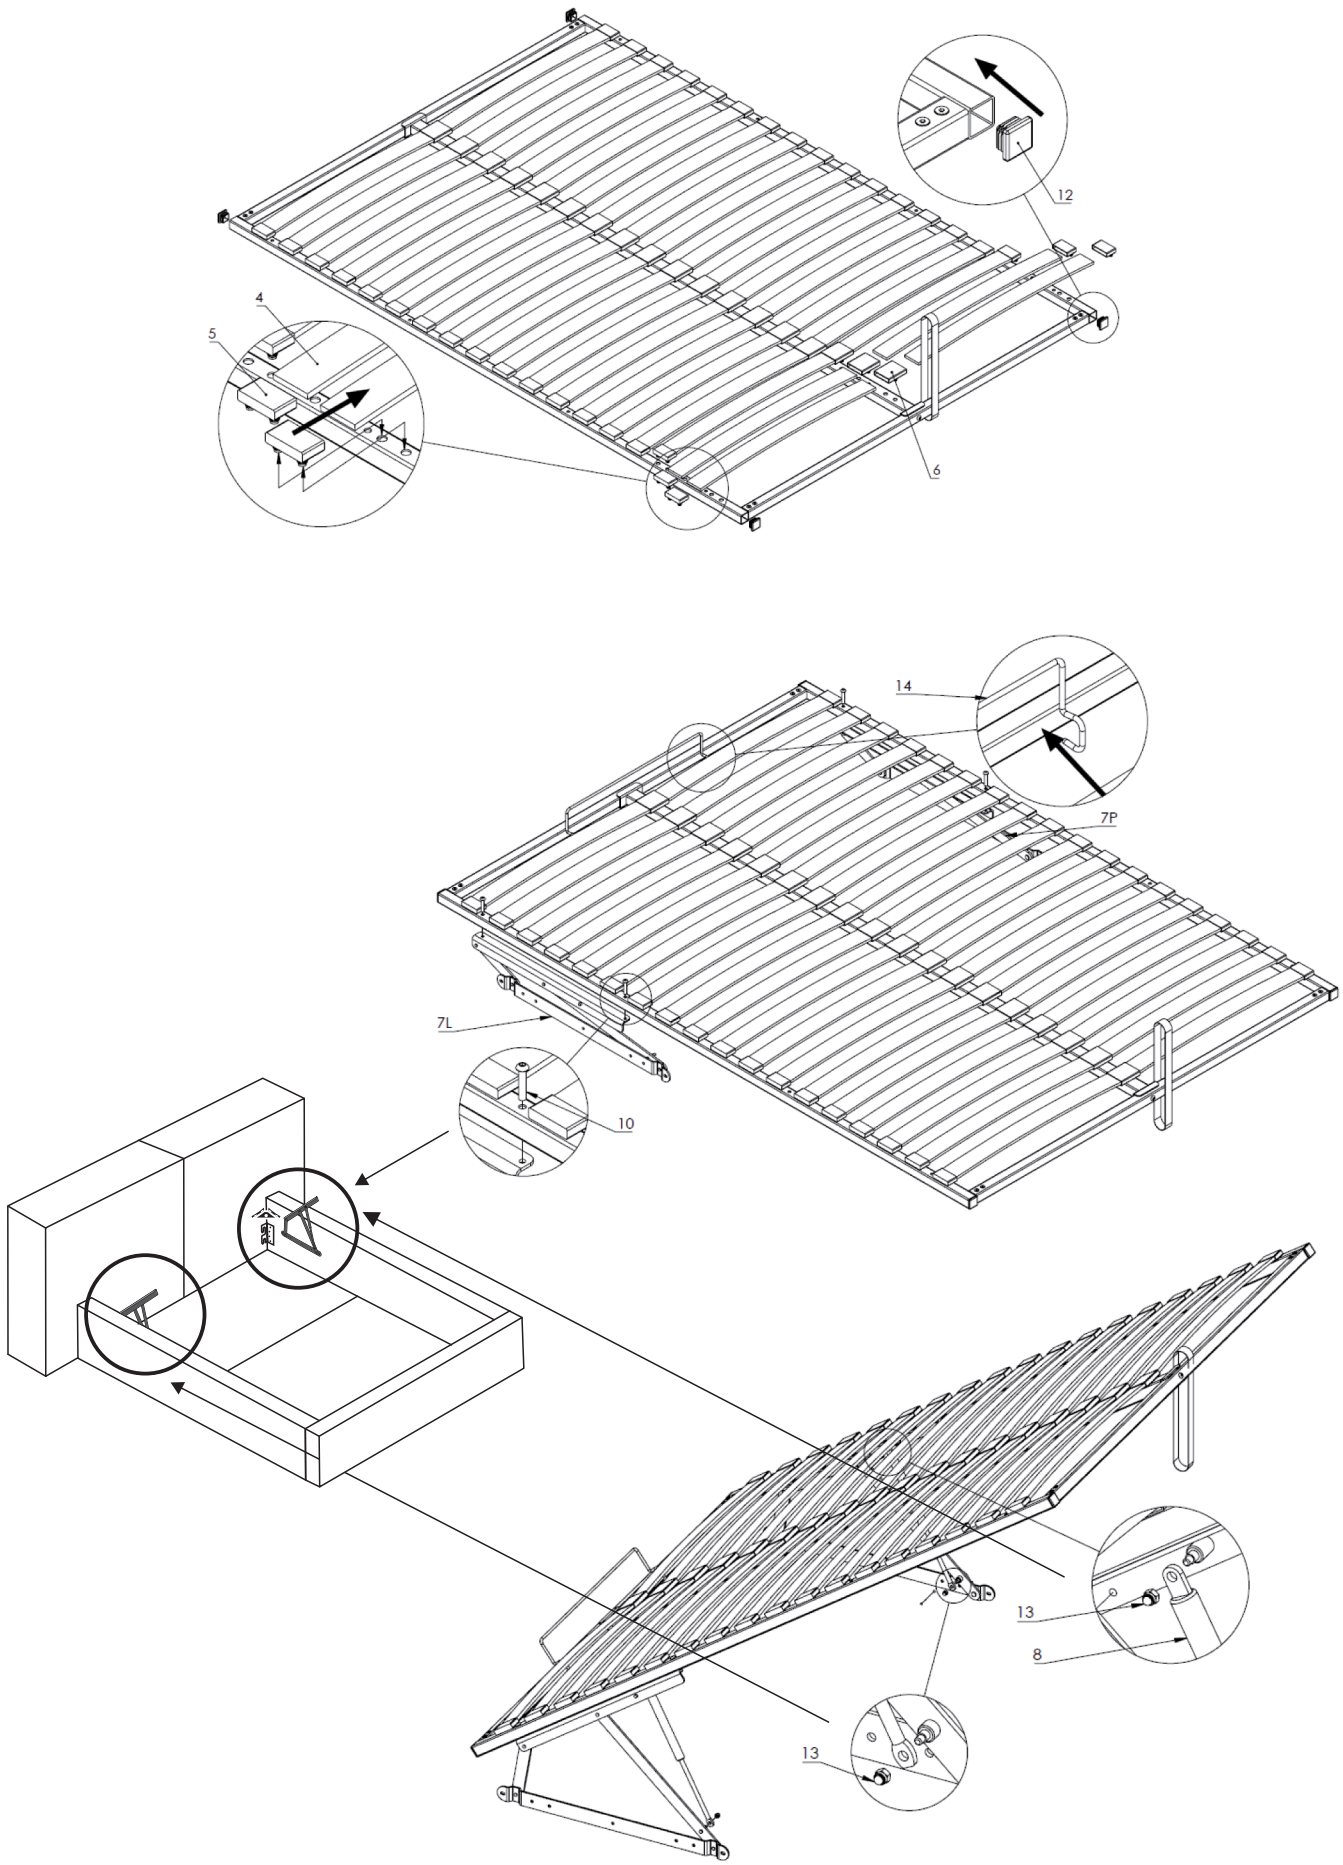

120 MIN

| | |
|---|--|
|  x30 (45mm) | |
|  x8 |  x1 |
|  x22 |  x2 |
|  x4 |  x2 |

↑ ○ x4
↑ ⚙ x4

| | | | | | | | | |
|---------|---------|--|---------|---------|---------|---------|---------|---------|
| 1 - x2 | | | 13 - x4 | 8 - x2 | 15 - x1 | 16 - x1 | 5 - x48 | 6 - x24 |
| 2 - x1 | | | 7L - x1 | 7P - x1 | | 9 - x1 | 11 - x8 | |
| 3 - x2 | | | 10 - x6 | | | | 12 - x4 | |
| 14 - x1 | 4 - x48 | | | | | | | |